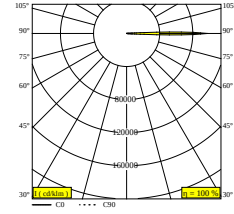

DELTALIGHT

STRIPER 930

20311 9300 A

AVAILABLE IN
ALU GREY 20311 9300 A
ANTHRACITE 20311 9300 N

[View on website](#)

General info

LOCATION	outdoor
INSTALLATION	Floor Surface mounted
INGRESS PROTECTION	IP55
PROTECTION AGAINST MECHANICAL IMPACT	IK06
WEIGHT (KG)	1
ADJUSTABILITY	non adjustable
INFORMATION	LENS 4° INCLLED POWER SUPPLY 700mA-DC

Electrical info

ELECTRICAL	120-240V / 50-60Hz
CLASS	II
POWER SUPPLY	YES
DIM TYPE	non-dimmable
ENERGY CLASS	F

Lightsource info

LIGHTSOURCE NAME	LED
LIGHTSOURCE	LED array 2W / CRI>90 (R9: 60) / 3000K / 240lm
TM-30 VALUES	rf: 92 / Rg: 99
SDCM	SDCM3
RISKGROUP	RG2
LM80	L90B10 > 150000
BEAMANGLE	4°
LED TECHNICS (LIGHT SOURCE)	240lm // 2W // 120lm/W
LED TECHNICS (LUMINAIRE)	240lm // 2,3W // 104lm/W