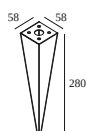

FINISH YOUR SPECIFICATION

Waterproof connection parts

216 12 00 CBOX

Cutout dimension (mm): 142 x 142

216 12 01 IP68 CONNECTION KIT

216 12 02 IP68 CONNECTOR 3P

Pins and plates for bollards

229 01 01 PIN 1