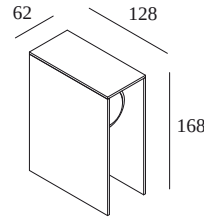

DELTALIGHT

STRIPER 930

20311 9300 A

AVAILABLE IN
ALU GREY 20311 9300 A
ANTHRACITE 20311 9300 N

[View on website](#)

General info

LOCATION	outdoor
INSTALLATION	Floor Surface mounted
INGRESS PROTECTION	IP55
PROTECTION AGAINST MECHANICAL IMPACT	IK06
WEIGHT (KG)	1
ADJUSTABILITY	non adjustable
INFORMATION	LENS 4° INCLLED POWER SUPPLY 700mA-DC

FINISH YOUR SPECIFICATION

Waterproof connection parts

216 12 00 CBOX

Cutout dimension (mm): 142 x 142

216 12 01 IP68 CONNECTION KIT

216 12 02 IP68 CONNECTOR 3P

Pins and plates for bollards

229 01 01 PIN 1