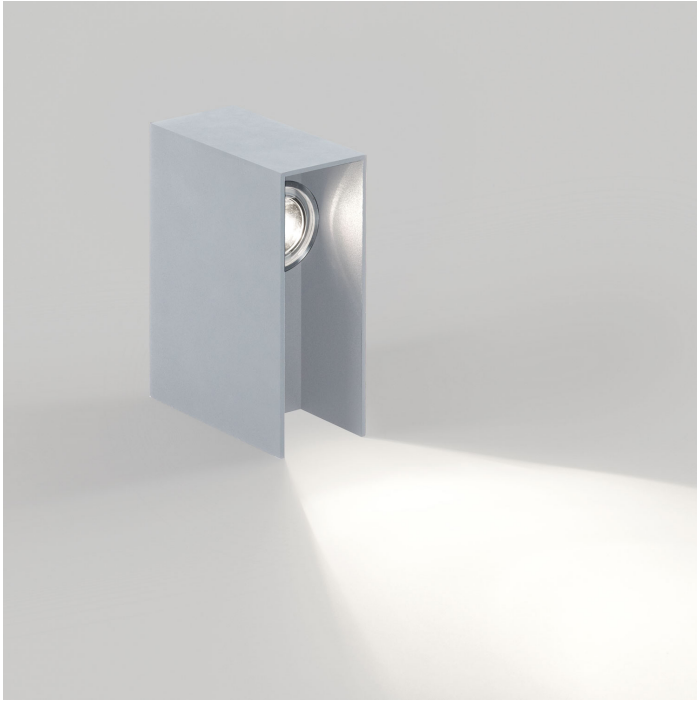

DELTALIGHT

STRIPER 930

20311 9300 A

AVAILABLE IN
ALU GREY 20311 9300 A
ANTHRACITE 20311 9300 N

[View on website](#)

General info

LOCATION	outdoor
INSTALLATION	Floor Surface mounted
INGRESS PROTECTION	IP55
PROTECTION AGAINST MECHANICAL IMPACT	IK06
WEIGHT (KG)	1
ADJUSTABILITY	non adjustable
INFORMATION	LENS 4° INCLLED POWER SUPPLY 700mA-DC

Options

- PIN 1
- PLATE 1
- CBOX
- IP68 CONNECTION KIT
- IP68 CONNECTOR 3P

Accessories

- KAP STRIPER

DELTALIGHT

STRIPER 930

20311 9300 A

For detailed installation instructions, please consult the manual : [20311_XXX0_HAND.pdf](#)

FINISH YOUR SPECIFICATION

Waterproof connection parts

216 12 00 CBOX

Cutout dimension (mm): 142 x 142

216 12 01 IP68 CONNECTION KIT

216 12 02 IP68 CONNECTOR 3P

Pins and plates for bollards

229 01 01 PIN 1