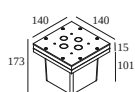

Options

- PIN 1
- PLATE 1
- CBOX
- IP68 CONNECTION KIT
- IP68 CONNECTOR 3P

Accessories

- KAP STRIPER

DELTALIGHT

STRIPER 930

20311 9300 A

For detailed installation instructions, please consult the manual : [20311_XXX0_HAND.pdf](#)

FINISH YOUR SPECIFICATION

Waterproof connection parts

216 12 00 CBOX

Cutout dimension (mm): 142 x 142

216 12 01 IP68 CONNECTION KIT

216 12 02 IP68 CONNECTOR 3P

Pins and plates for bollards

229 01 01 PIN 1